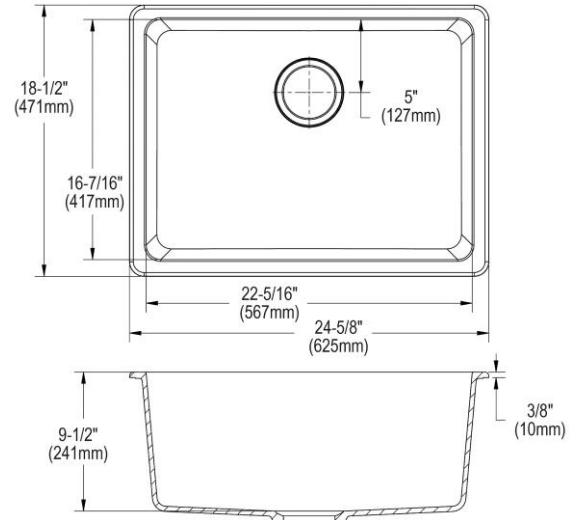

▼ Ships in multiple boxes.

A Century of Tradition and Quality.

For more than 100 years, Elkay has been making innovative products and providing exceptional customer care. We take pride in offering plumbing products that make life easier, inspire change and leave the world a better place.

Product Compliance: CSA B45.5/IAPMO Z124
Accessory: ASME A112.18.2/CSA B125.2

[Clean and Care Manual (PDF)](#)
[Installation Instructions (PDF) - 1000005238](#)
[Warranty (PDF)](#)