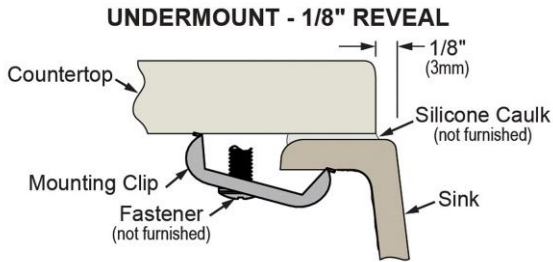

Installation Type:	Sink Kits, Undermount
Material:	Quartz
Finish:	Black (BK), Greystone (GS), Mocha (MC), White (WH)
Number of Bowls:	1
Sink Dimensions:	24-5/8" x 18-1/2" x 9-1/2"
Bowl 1 Dimensions:	22-5/16" x 16-7/16" x 9-1/2"
Drain Size:	3-1/2" (89mm)
Drain Location:	Rear Center
Minimum Cabinet Size:	30"
Mounting Hardware:	Part # 54300404 included
Template Included:	Yes
Cutout Template #:	0000001437

Template is available for download at [elkay.com](#). CAD software will be required to open the template.

Cutout Dimensions for Drop-in Installation:

22-1/2" x 16-5/8" (572mm x 422mm) with 1-1/8" (28mm) corner radius

Installation Profile:

Designed to affix to the underside of any solid surface countertop.

PART: _____ QTY: _____

PROJECT: _____

CONTACT: _____

DATE: _____

NOTES: _____

APPROVAL: _____